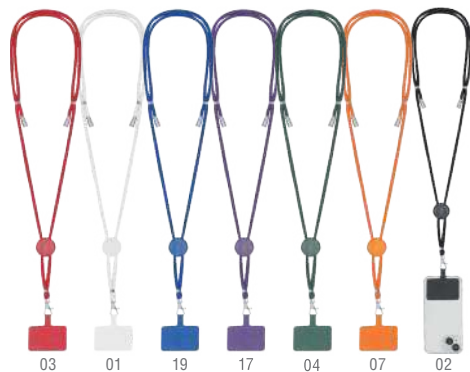

03 01 19 17 04 07 02

Zaret 22092

Lanyard Soporte. Poliéster/ ABS.
Lanyard Suporte. Poliéster/ ABS.
Holder Lanyard. Polyester/ ABS.

3.2 x 75 x 0.7 cm 450 / 50 Print Code: E(t), V