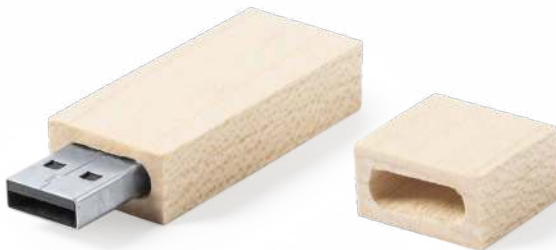

Nokex 16GB 1307

Memoria USB. Madeira.
Memória USB. Madeira.
USB Memory. Wood.

1.9 x 6 x 1 cm 500 / 50 Print Code: D(4), L1, W

16G