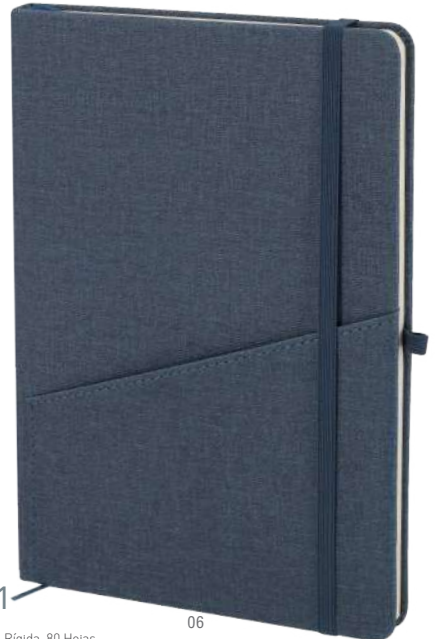

Noteпад. Recycled Canvas/ Recycled PU. Hard Cover. 80 Sheets.

15.5 x 21.2 x 2.1 cm 50 / 25 Print Code: F(1), L1, N(8), DTF2

NEW!

08

02

80 Sheets Lined

06

Waylon 22011